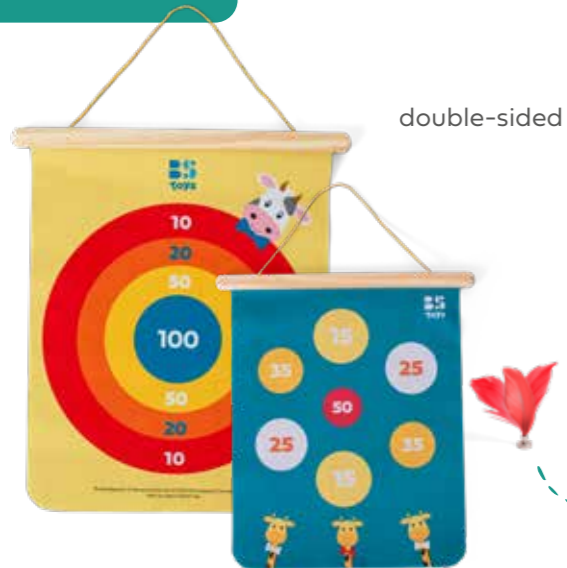

roll the dice,
make the right move
and sound!

4+
Years old
2-10
Players

GA450 Birds in Action
wood
4 dice, big 7 cm
letter 4 cm
chips 4,5x4,5x1,2 cm

3+
Years old
2-4
Players

GA426 Flag a Tag
felt, velcro
4 belts 80x4 cm
16 tales 23x3,5 cm

Active Toys

double-sided

3+
Years old
1-3
Players

GA489 Magnetic Darts new

magnetic fabric, wood, feathers
1 hanging target, 40x31 cm
4 feather darts

double the fun!
a classic target game with a twist

turn it around for a second fun game and use the
magnetic feather darts to try to get the highest score!