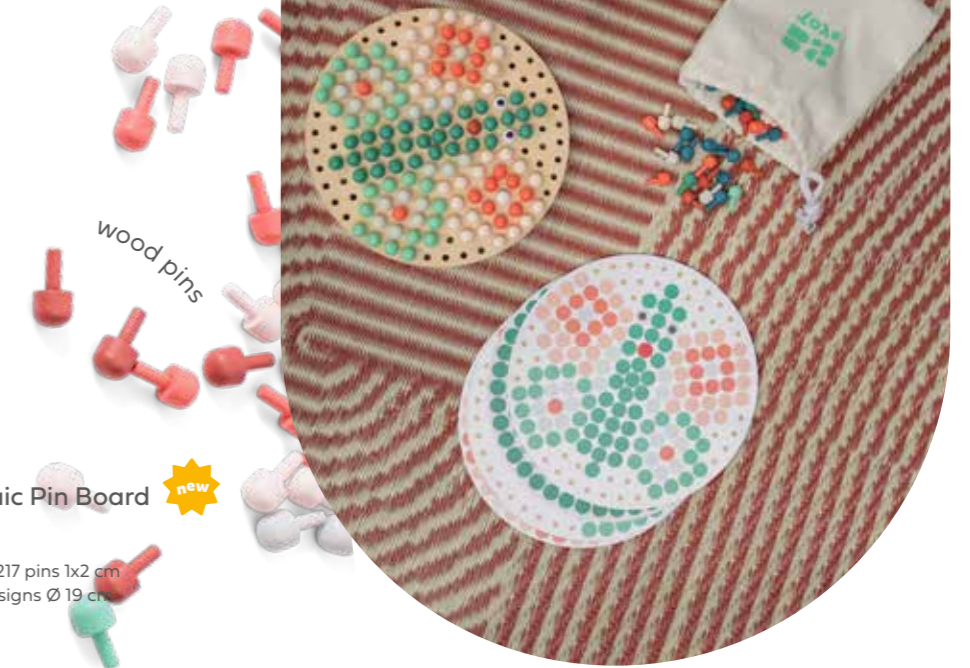

4+
Years old

1
Player

GA487 Mosaic Pin Board new

wood, cardboard
1 board ø 19 cm | 217 pins 1x2 cm
6 cards with 12 designs ø 19 cm
cotton bag

4+
Years old

2-4
Players

GA514 Paintbrush Memo new

wood
1 base 15x15cm
1 dice
24 paintbrushes 4 cm