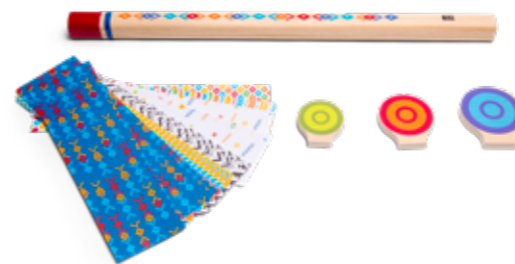

GA412 Juggling Balls
neoprene, with recycled filling
3 balls Ø 6 cm

Active Toys

6+
Years old
1
Player

GA422 Blow Darts
wood, paper
blowgun 50 cm
3 targets Ø 5 to 8 cm

6+
Years old
2
Players

GA425 Bullet Ball
wood
rope 2x2 m