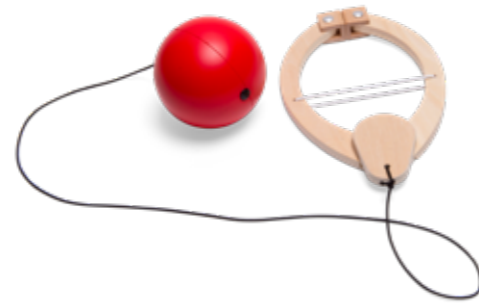

Active Toys

6+
Years old
2
Players

GA430 Click & Play - Doorway Ball
wood, elastic, foam
door hanger 21x14x1,7 cm
ball Ø 9 cm