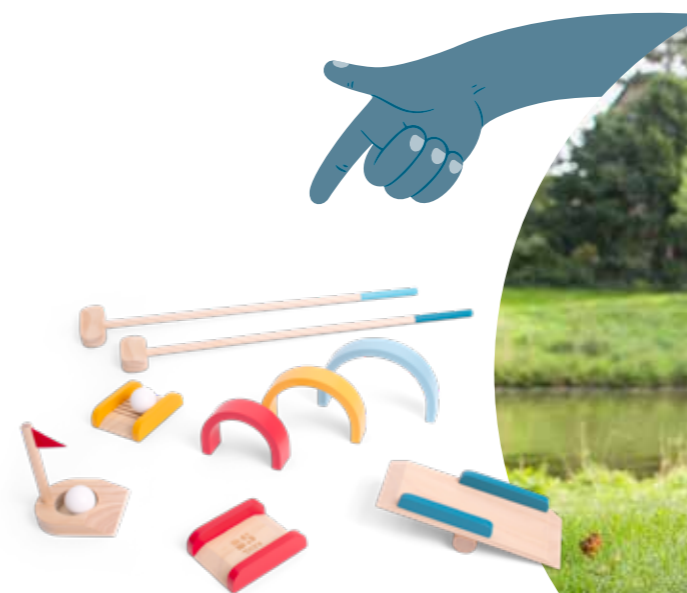

GA383 Crocket - Rainbow

wood
5 rainbow ports ca. 17 x 24 cm
2 clubs 45 cm
2 balls

Classic Toys

4+
Years old
1-3
Players

GA470 Ring Toss - Round

wood, cotton
base 1 Ø 25 cm x 16 cm
base 2 Ø 7cm x 16 cm
5 rings Ø 12 cm, 5 sticks

4+
Years old
1-2
Players

GA474 Golf Set

wood
2 golf sticks 57x8 cm, 2 balls Ø 3,5 cm
1 hole 10x8x12,5 cm, 3 bows 16x11 cm
1 bridge 20x8 cm, 2 obstacles 8x10 cm

4+
Years old

1
Player

GA494 Hammer Tap Game ★ *new*