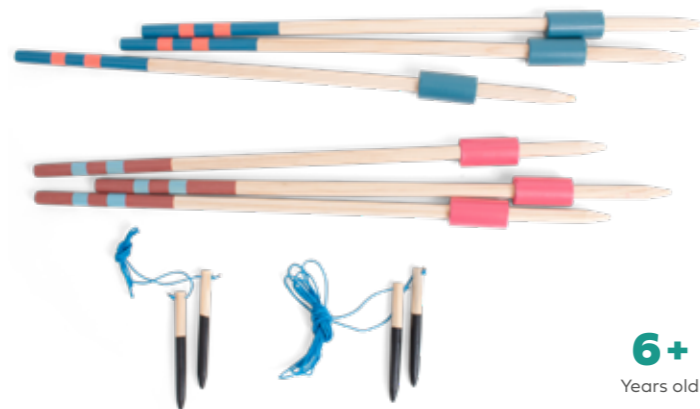

6+
Years old
2-6
Players

GA518 Javelin Throw new
wood, rope
6 spears (2 set), 60 cm
start & finish marker