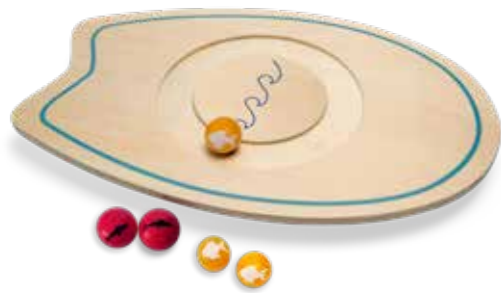

Active Toys

4+
Years old
1
Player

GA418 Balance Surfboard

wood
board 50x32x4 cm
2 big balls Ø 3,5 cm
3 small balls Ø 2 cm

4+
Years old
2-24
Players

GA446 The Outdoor Arrow

wood
arrow 35x9x4 cm
24 chips Ø 6x0,5 cm