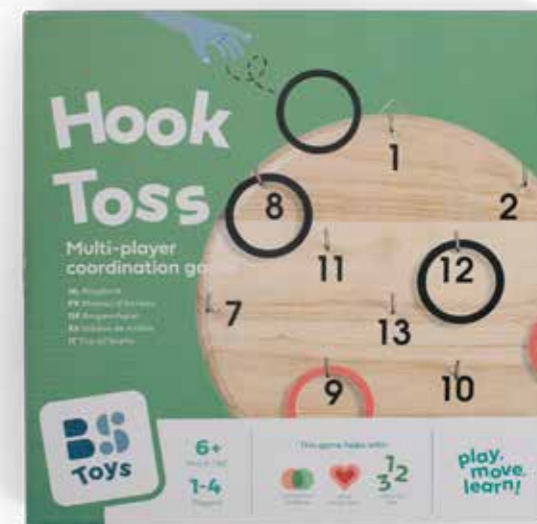

GA162 Ladder Game
wood
incl. 6 balls
75x55 cm

6+
Years old
1-3
Players

GA145 Ring Toss
pine
5 rings
50x50x10 cm

6+
Years old
2
Players

GA279 Giant Four in a Row
wood
57x39 cm
42 chips

6+
Years old
2
Players

GA242
Giant Draughts

wood
non woven field 85x85 cm
40 chips Ø 7 cm

play,
move,
learn!

Classic Toys

7+
Years old
2
Players

GA513 Code Cracker new

wood
board 30x21 cm
20 white + 16 black pins 2,5 cm
72 icecream pins 3 cm

6+
Years old
1-4
Players

GA366 Hook Toss

wood
30x30x2 cm
12 rings

Classic Toys

8+
Years old
2-6
Players

GA486 Kubb

wood
1 king 24x4,5x4,5 cm | 10 kubbs 12x4x4 cm
6 batons 24x2,5x2,5 cm
4 corner pins 15x1,3 cm

8+
Years old
2-6
Players

GA415 Corn Hole

wood, cotton
2 boards 30x60x0,9 cm
8 bags 8x8x8 cm

Classic
Toys

8+
Years old
2-6
Players

GA014 Mega Mikado

bamboo
length 90 cm
Ø 0,7 cm

play,
move,
learn!