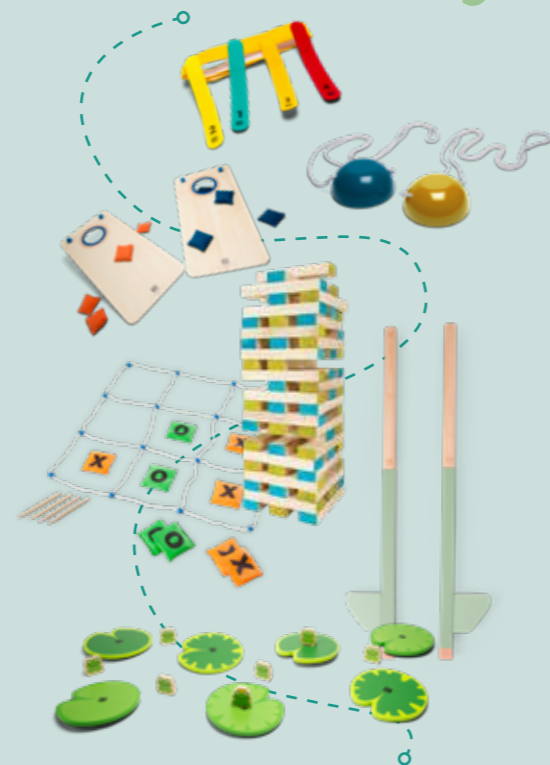

Outdoor Play

6+
Years old

GA484 Outdoor Play

Toys that bring the joy of active learning outdoors. The play pattern encourages exploration, physical activity, and imaginative problem-solving.

- Giant Tumble Tower **GA277**
- Flag a Tag **GA426**
- Corn Hole **GA415**
- Wooden Walking Bobbins **GA333**
- Giant Tic Tac Toe **GA263**
- Wobbly Lilly Path **GA416**
- Stilts **GA471**

A world of Learning and Fun!

Unlock the door to a universe of learning with our specially curated educational boxes, designed to ignite the curiosity and creativity of young minds. An all-in-one solution, packed with a diverse range of toys that cater to various themes of Teamwork, Learn through Movement, Outdoor Play and Single Player Games.