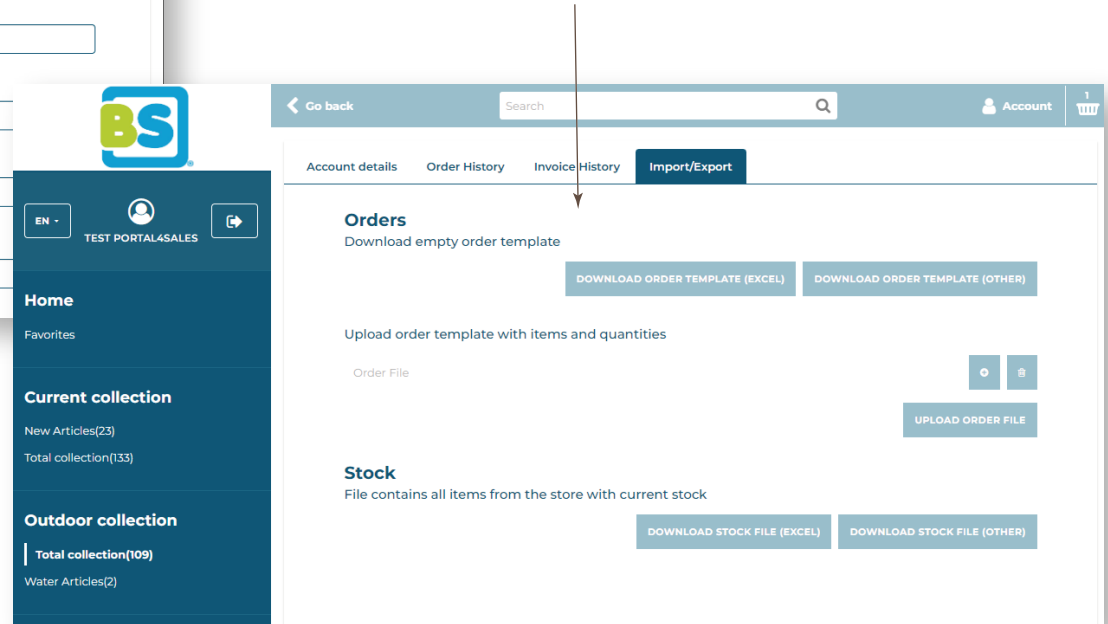

From here you can download a template in Excel and upload it later.