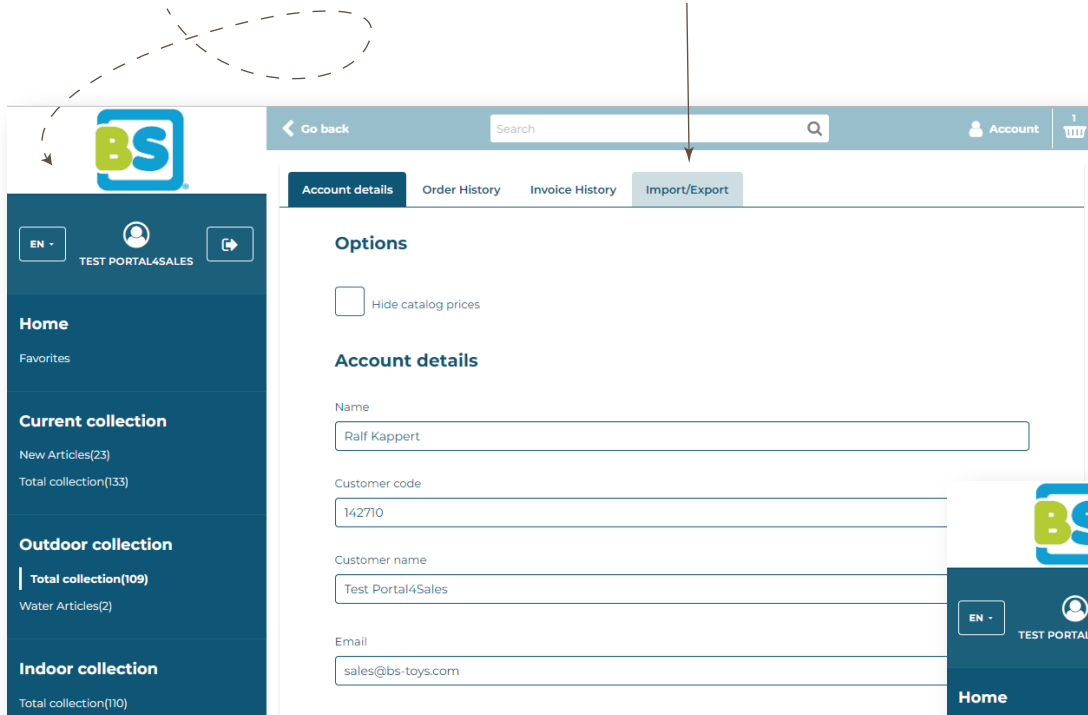

Upload an order, import and export

Click on your account name (top left) you will see the 'import/export' option in the next field at the top right.